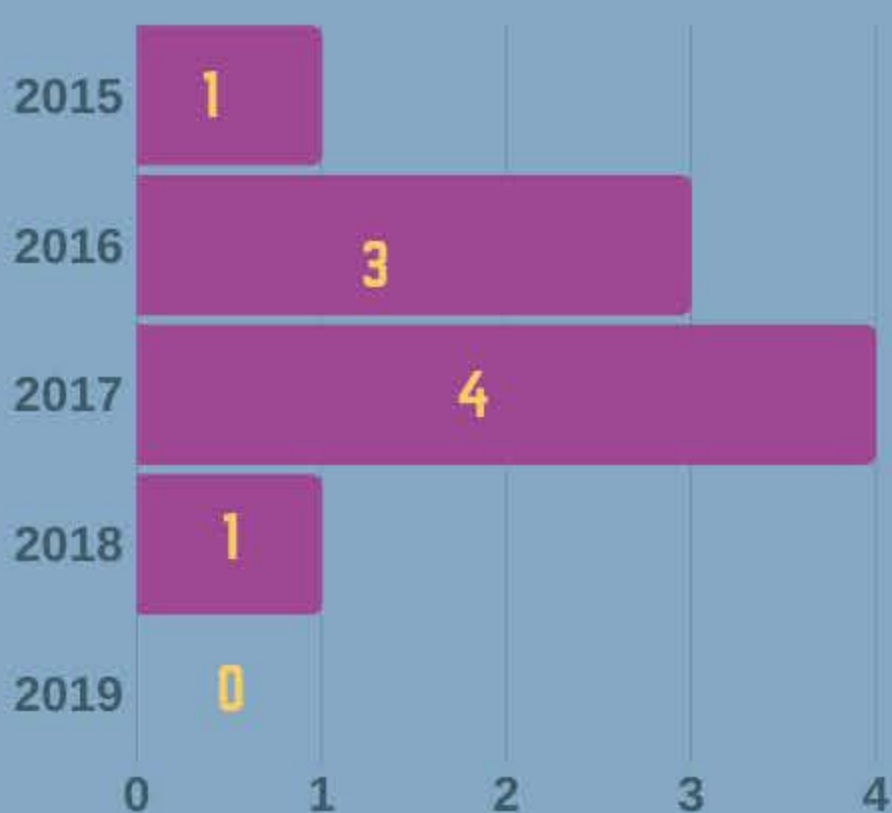

JERSEY CITY HOUSING AUTHORITY

EVICIONS IN HOLLAND GARDENS 2015-2019

OVERALL EVICTIONS

CAUSES FOR EVICTION BY YEAR

OVERALL CAUSES FOR EVICTIONS 2015-2019