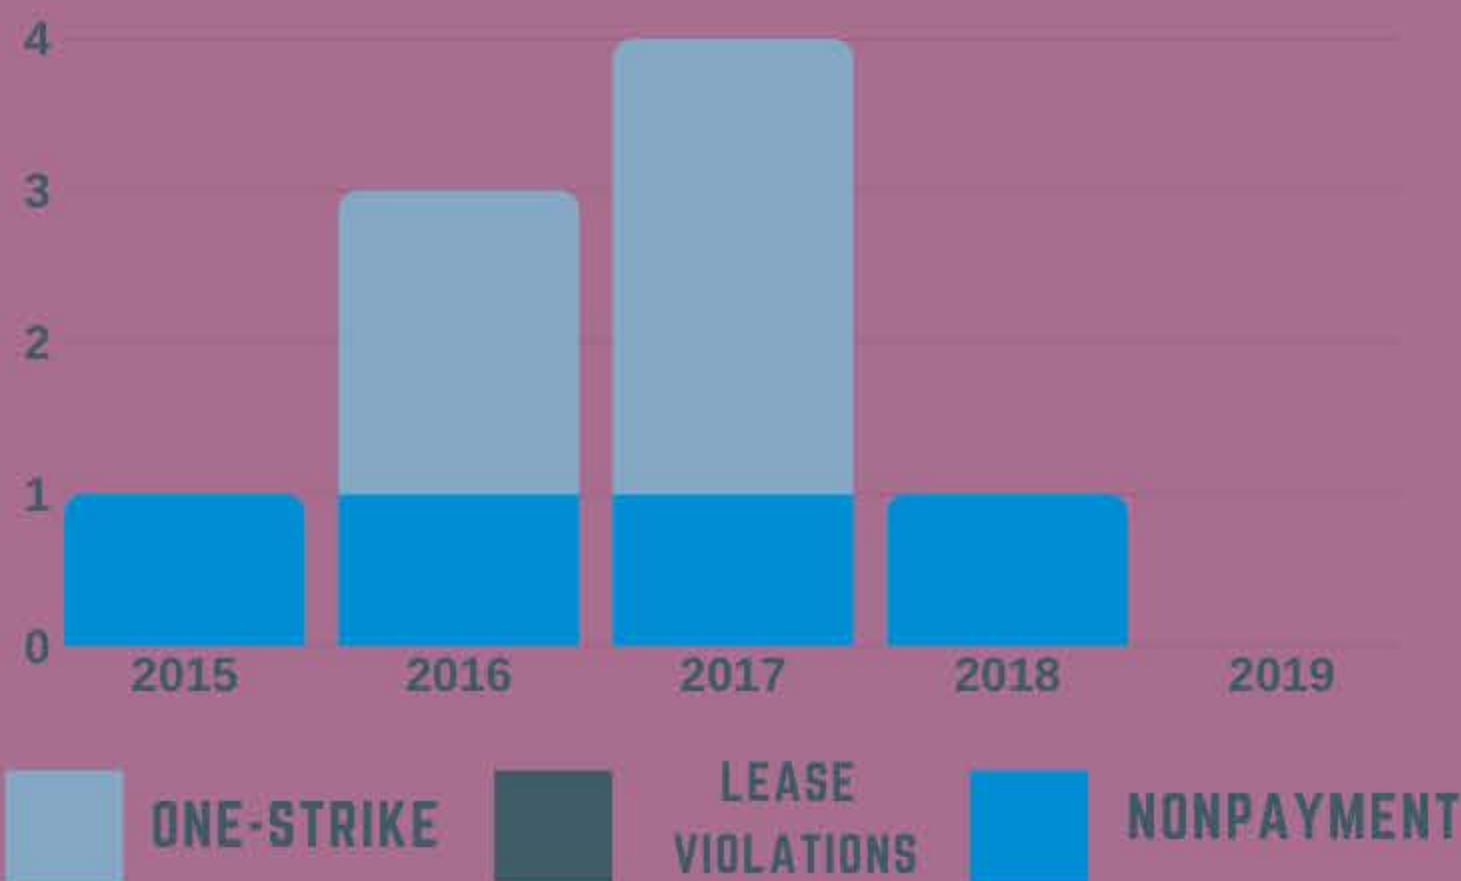

JERSEY CITY HOUSING AUTHORITY

EVICIONS IN HOLLAND GARDENS 2015-2019

OVERALL EVICTIONS

CAUSES FOR EVICTION BY YEAR

OVERALL CAUSES FOR EVICTIONS 2015-2019